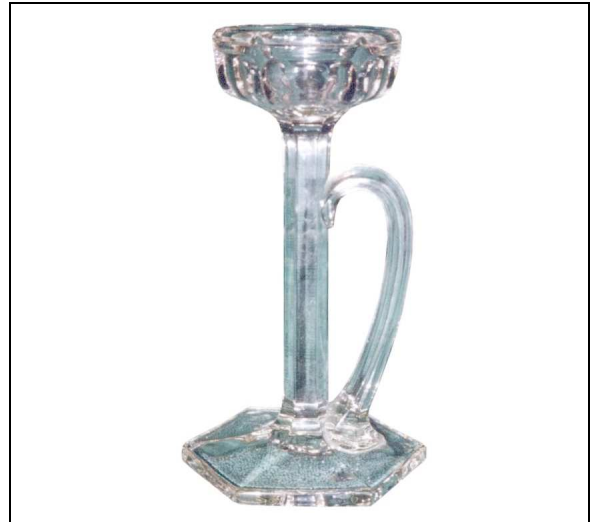

Undocumented Fairy Lamps

U-1

White porcelain pyramid-size fairy lamp standard with girl in hooded cape carrying firewood. Marked "DRGM Registered Germany." Similar to R-705 through 708 and A-PI-3. 6.5"h. x 3.25" base diameter.

U-2

Clear pressed crystal pyramid-size fairy lamp standard with handle and integral lamp cup with five raised points. Will support a 2.5" diameter dome. Six-sided design is consistent throughout standard, including handle. 8.0"h. x 4.5" w. Unmarked.

U-3

Acid Burmese pendant fairy lamp decorated in woodbine pattern with matching Clarke's lamp cup and ruffled undecorated Burmese base with three upturned points. Four-legged English pewter stand supports lamp when not hanging. Ruffled base diameter is 5.0".

U-4

Acid Burmese pyramid-size dome decorated in ivy pattern with clear ribbed Clarke's candle cup and undecorated acid Burmese quadrafold base. Base includes applied unfired tooled leaf to support menu card.