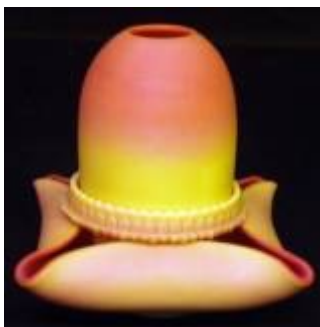

Lavender satin fairy lamp - age
Sold for \$130

Red reverse drape fairy dome lamp
Sold for \$120

2 overshot fairy lamps
Sold for \$130

Ruby shade candlestick fairy lamp
Sold for \$90

Burmese fairy lamp
Sold for \$350

Satin fairy lamp reflector base
Sold for \$500

Lithophane fairy lamp w/ 2 paneled scene
Sold for \$170

Chartreuse diamond quilted mop fairy lamp
Sold for \$450

Burmese enameled fairy lamp
Sold for \$600

2 candlestick fairy lamps with floral shades
Sold for \$140