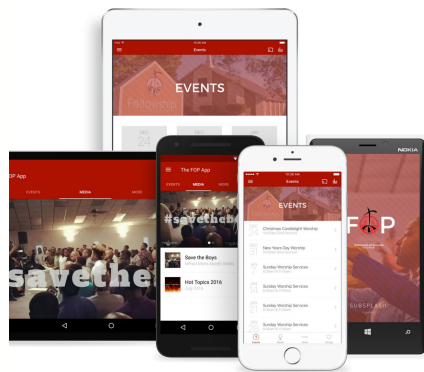

DOWNLOAD OUR FREE CHURCH APP

Available FREE for iOS (Apple and Android Devices)

- The app can be found on the App Store or Google Play Store by searching ***thefopchurch***. Once you have downloaded the app - we encourage you to turn your notifications "on". To make sure you receive important church related messages and reminders.
- To watch live worship services; click the sermon banner on the welcome screen. To watch or listen to on-demand or past church services and sermons click the sermons button.