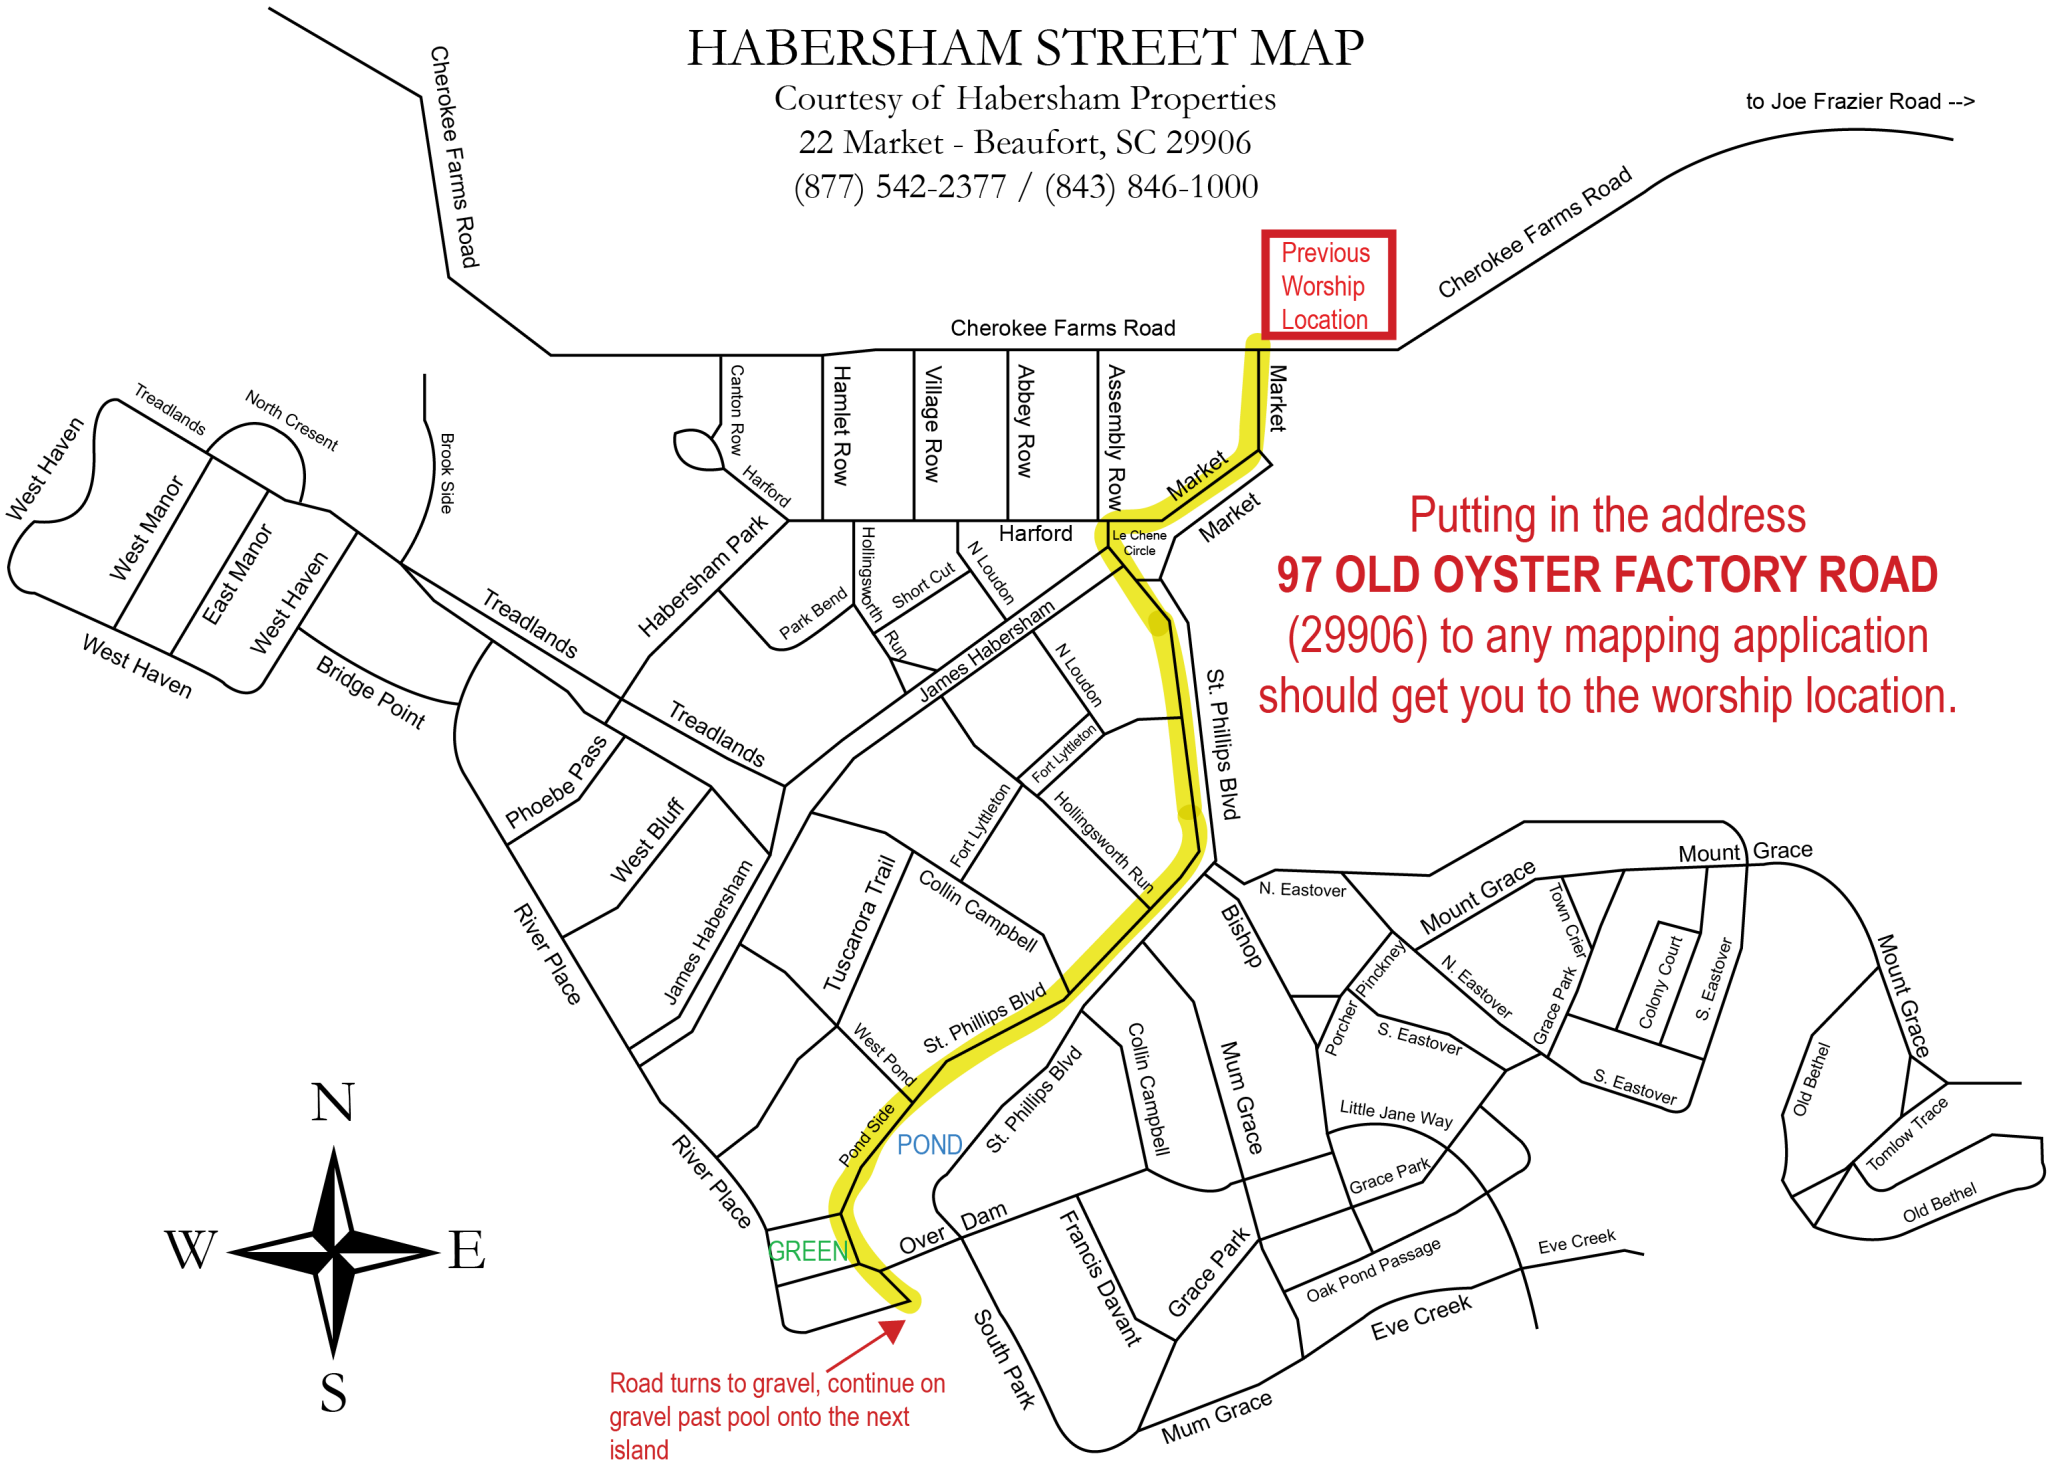

HABERSHAM STREET MAP

Courtesy of Habersham Properties
22 Market - Beaufort, SC 29906
(877) 542-2377 / (843) 846-1000

to Joe Frazier Road -->

Previous
Worship
Location

Putting in the address
97 OLD OYSTER FACTORY ROAD
(29906) to any mapping application
should get you to the worship location.

Road turns to gravel, continue on gravel past pool onto the next island