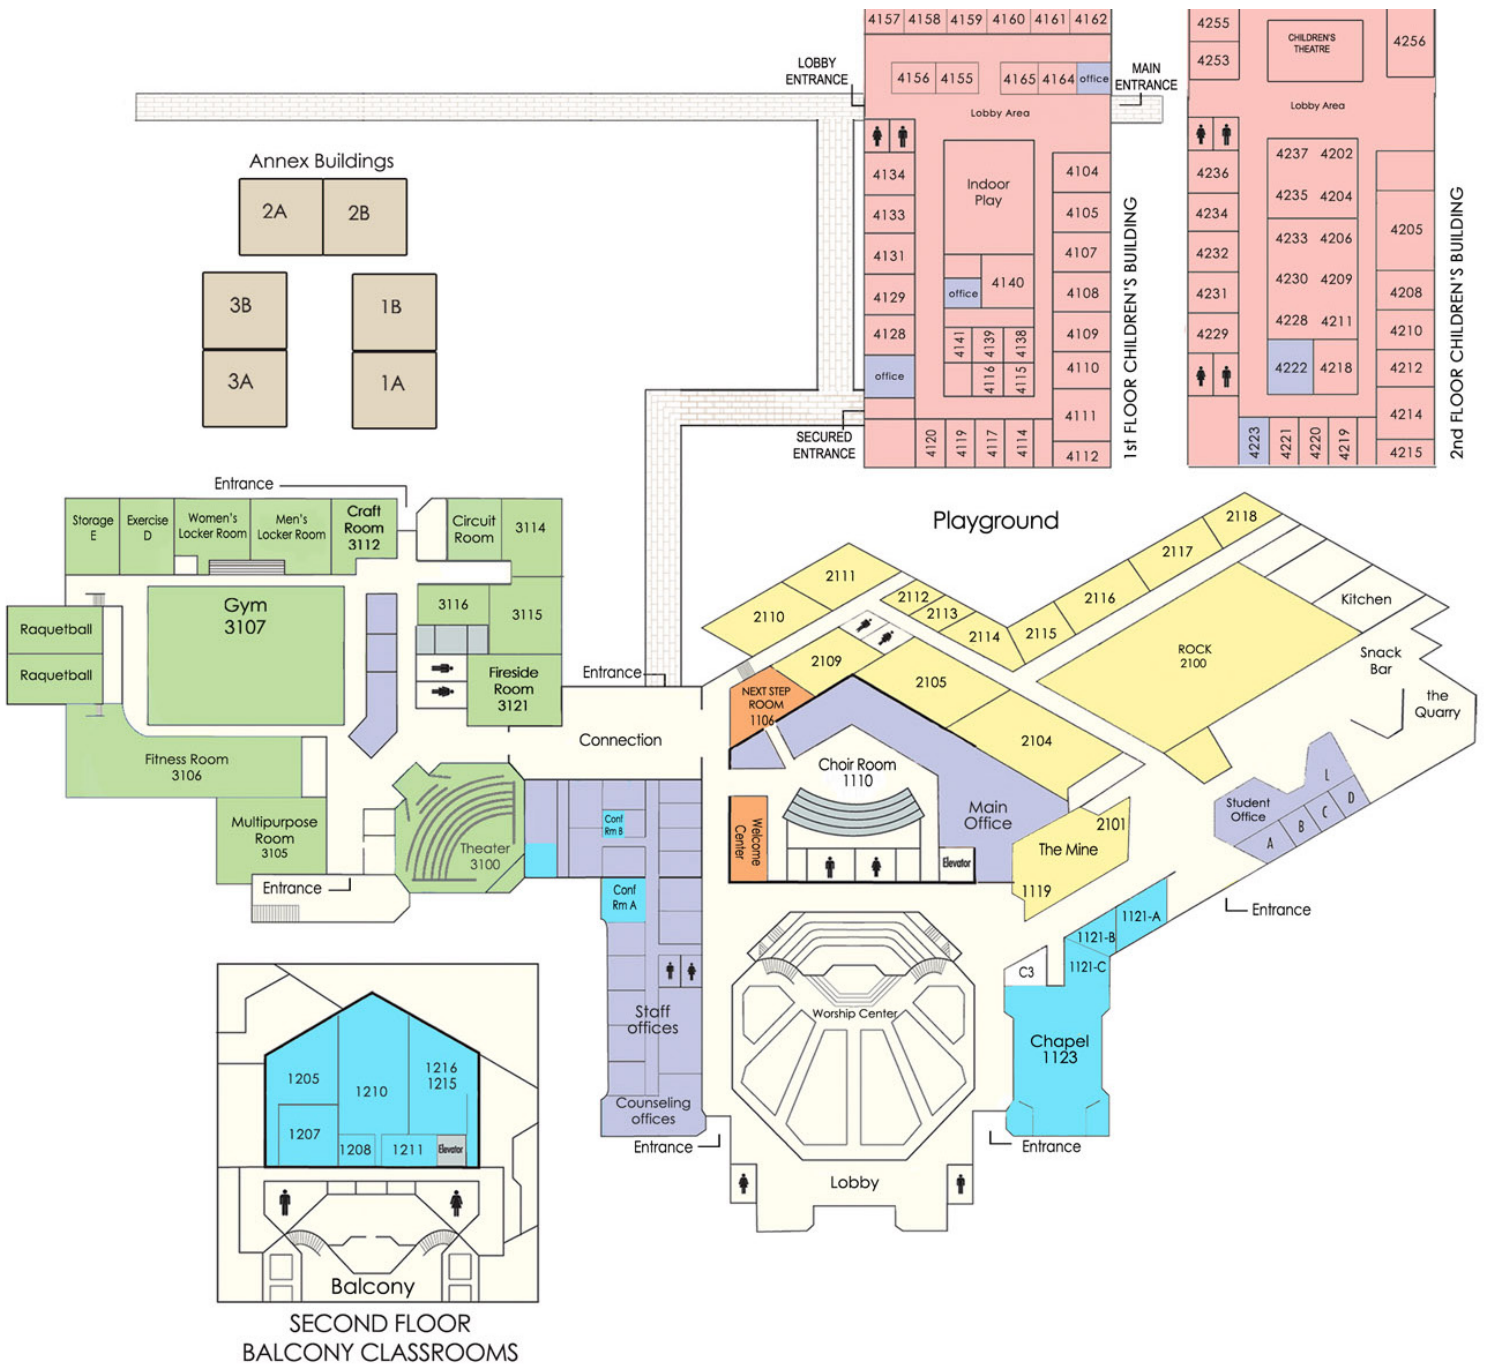

AGE	LEADERS	LIFE STAGE	LOCATION
ALL ages	Creel/Wetton	"Heartstrings" - Women	Family Life Ctr 3114
ALL ages	Joey Bartlett	Deaf Ministry	<i>Return delayed</i>
ALL ages	Bautista/Camacho/Team	Hispanic Life Group	Balcony Room 1211
ALL ages	Team taught	Adult Special Needs	Family Life Ctr 3116
18-23	Woodruff	The Collective / College Group	Annex 1B
20-30's	Sixtos/Team	Young Single Professionals	Annex 3B
20-30's	Kiekhoefer/Harrell	Nearly/Newly-Wed Class **Quarterly Enrollment**	ROCK Room 2110
20-30's	Jones/Bass	With Preschoolers/Elementary	CB 4256
30's	Hutcherson/Peek	With Elementary/MS	Fireside Room
45+	O'Dell/Bitting	With HS/College/Empty Nest	Gym (beg May 2)
55+	Durrwachter/Team	With Empty Nest	Balcony Room 1205
60+	Dean/Loughlin	"Lamplighters" - Single Senior Adults	Family Life Ctr 3112
60+	Kuhlman/Neff	With HS/College/Empty Nest	Balcony Room 1207
60+	Goodrich/Vinson	With Empty Nest	Balcony Room 1210
60+	Ator/Williams	Senior Adults	Family Life Ctr 3115
60+	Robinson/Vannatta	"New Horizons" - Senior Adults	Balcony Room 1215/16
60+	Burleson	"Men's Class" - Men Senior Adults	<i>Summer Sabbatical</i>
60+	Smith/Northcut	"Joyful Class" - Women Senior Adults	Rm 1121-B
65+	Matthews/Team	"Agape" Senior Adults	Multipurpose Room
70+	Womack	"New Ventures" Senior Adults	Choir Room
ALL ages	Rachele Neher	Single Moms	Rm 4205 (Sun, 4:30pm)
20-30s	Kester/Hope	With Preschool/Elementary	CB 4256 (Wednesdays)

# CAMPUS MAP

- Worship Center Building    1106 --1216
- ROCK (youth building)    2100 - 2118
- Family Sports Center    3100 - 3121
- Children's Building    4104 - 4256
- Annex Buildings    1A-3B
- Offices