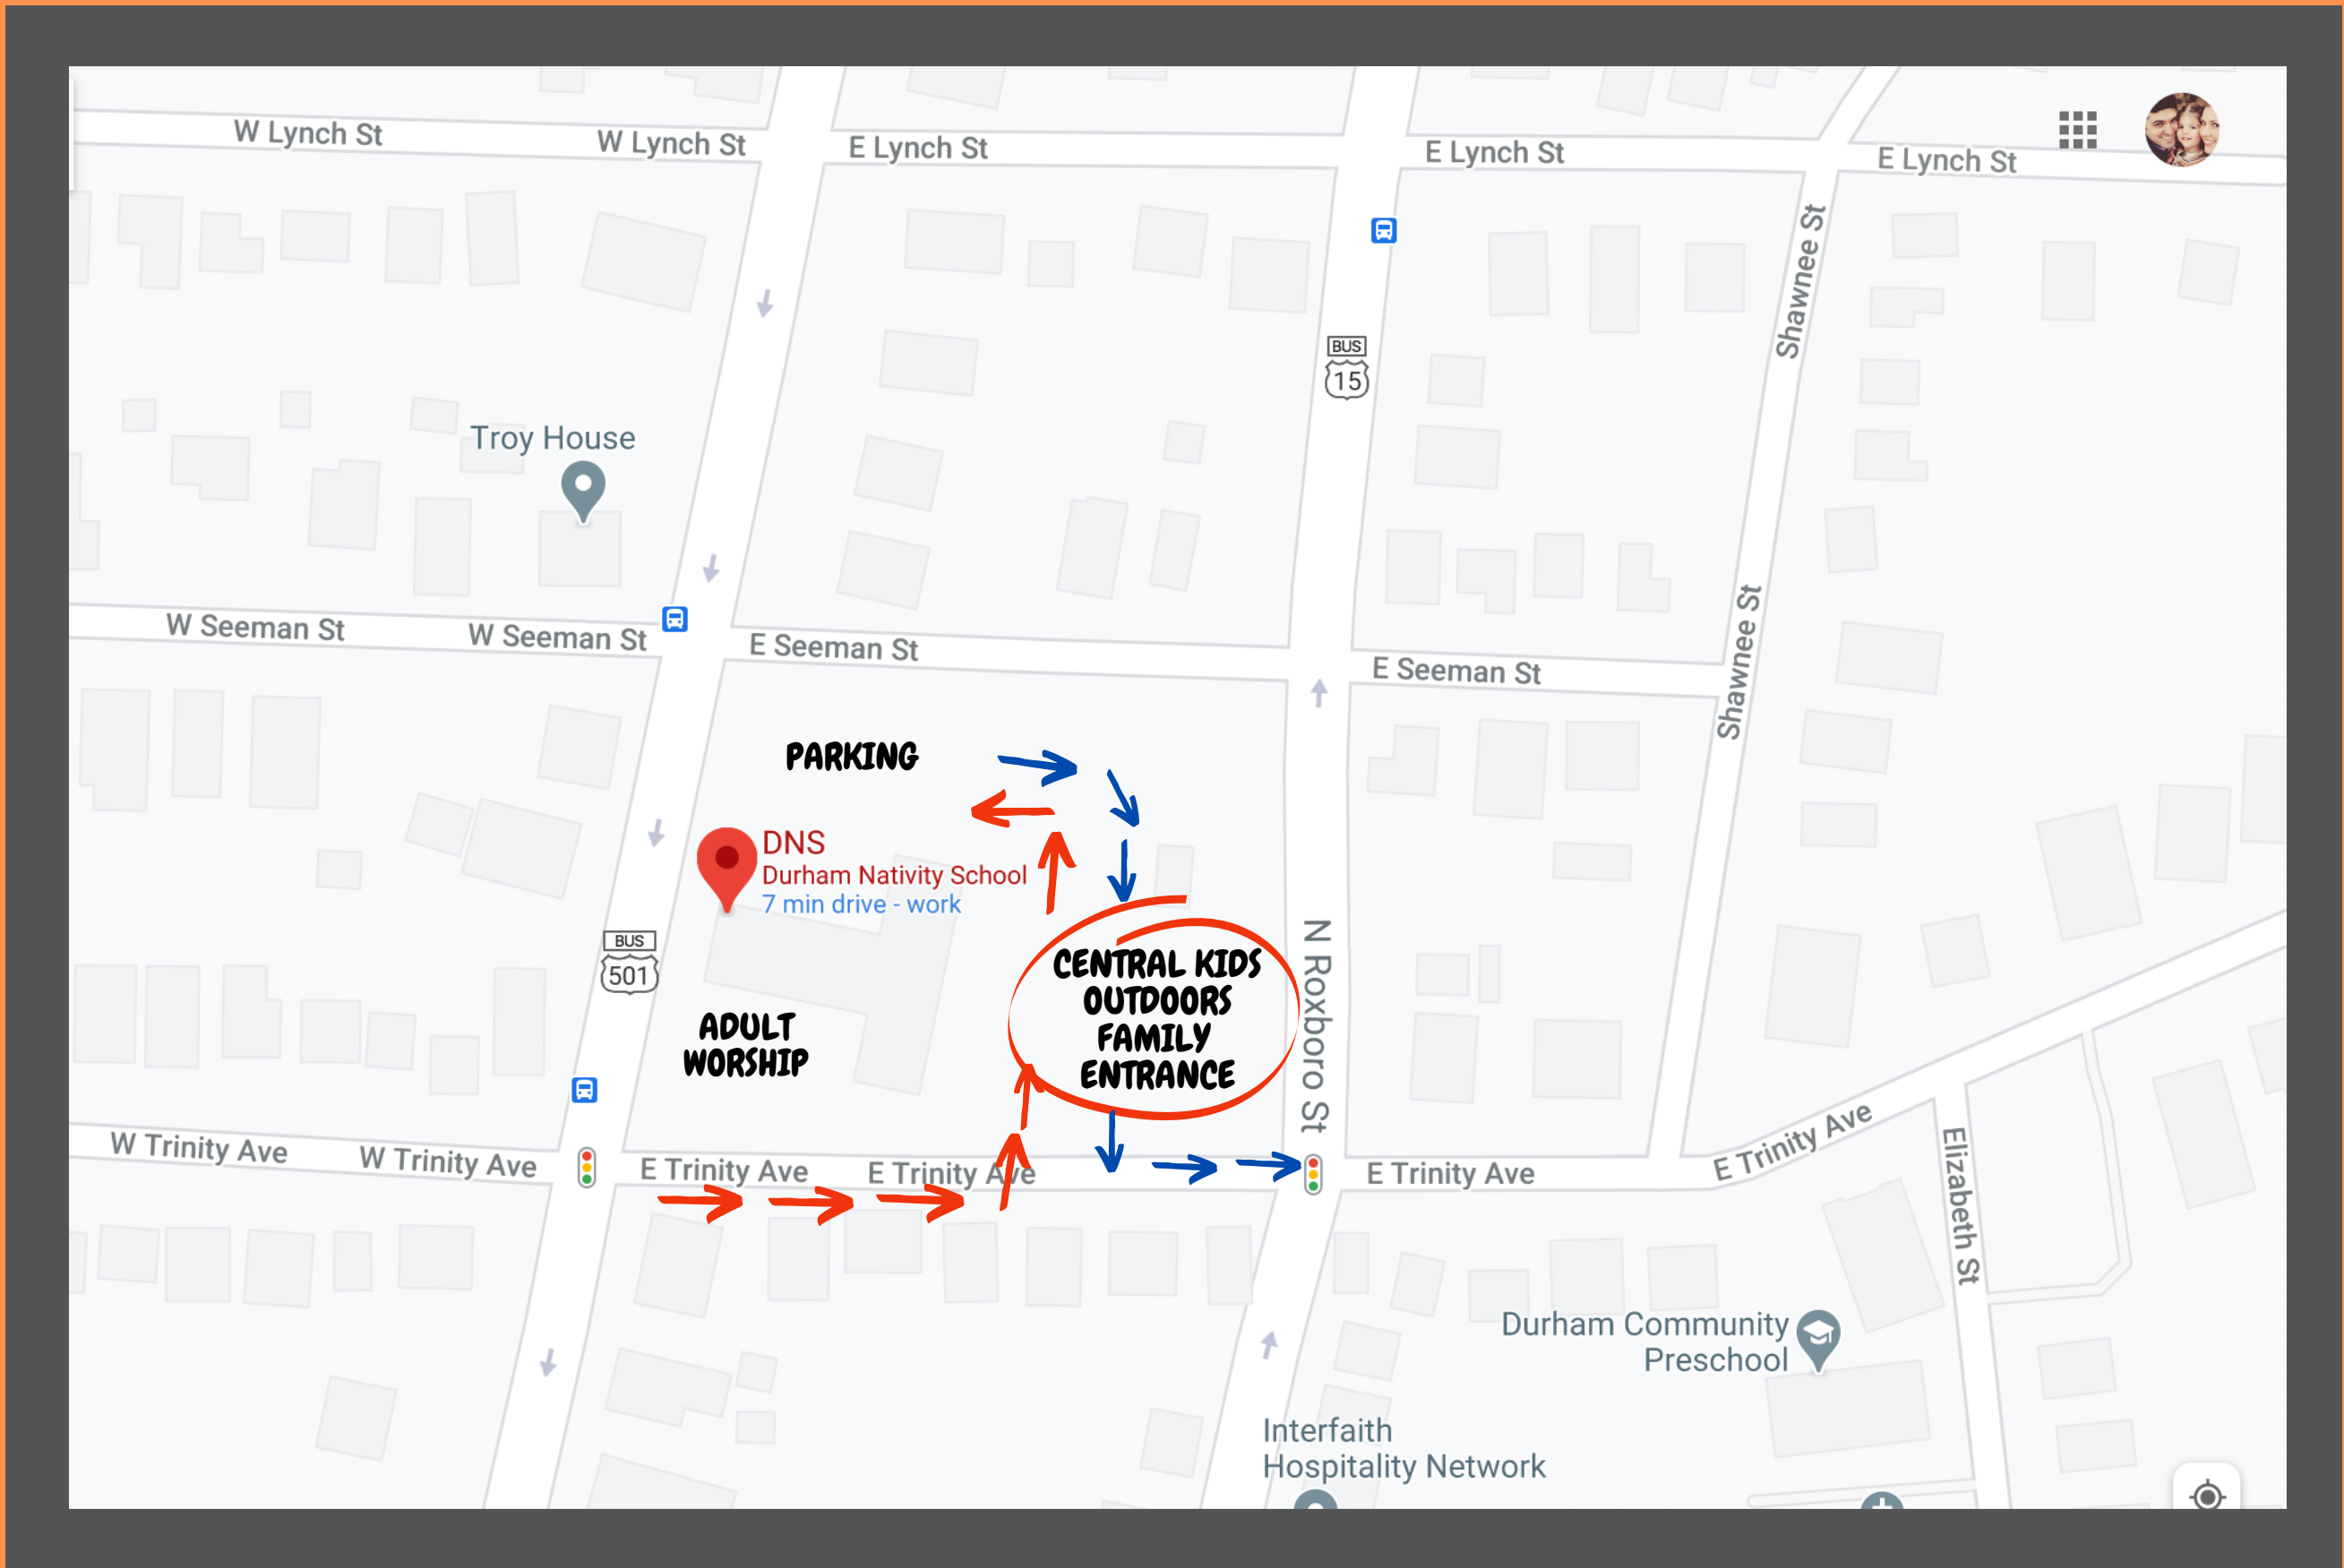

CENTRAL KIDS

FOLLOW THE SIGNS

Follow the orange Central Kids Family Entrance signs to the parking lot on E. Trinity Ave.

STAY IN YOUR CAR

Once you enter the parking lot, please stay in your car and pull up to the Drop Off/Pick up zone on the right. Do not park. Once you drop off you may continue through the parking lot to park for the service.

DROP OFF/PICK UP

One of our Central Kids team members will take your child's temperature, ask you a couple questions and give your child a name tag. You will also receive a security tag for pick-up.

When you leave the service, return to your car and pull up to the pick up line and show the Central Kids team member your security tag.

GATHERING DETAILS

Children will be in groups of 10-12 with 2 children to a table. Masks will be required. We will not serve snacks. Crafts will be prepackaged. Tables and chairs will be sanitized between services. Please encourage your child to use the restroom before you arrive. We are excited to see you!

DROP OFF/PICK UP FLOW

 **DROP OFF**

 **PICK UP**