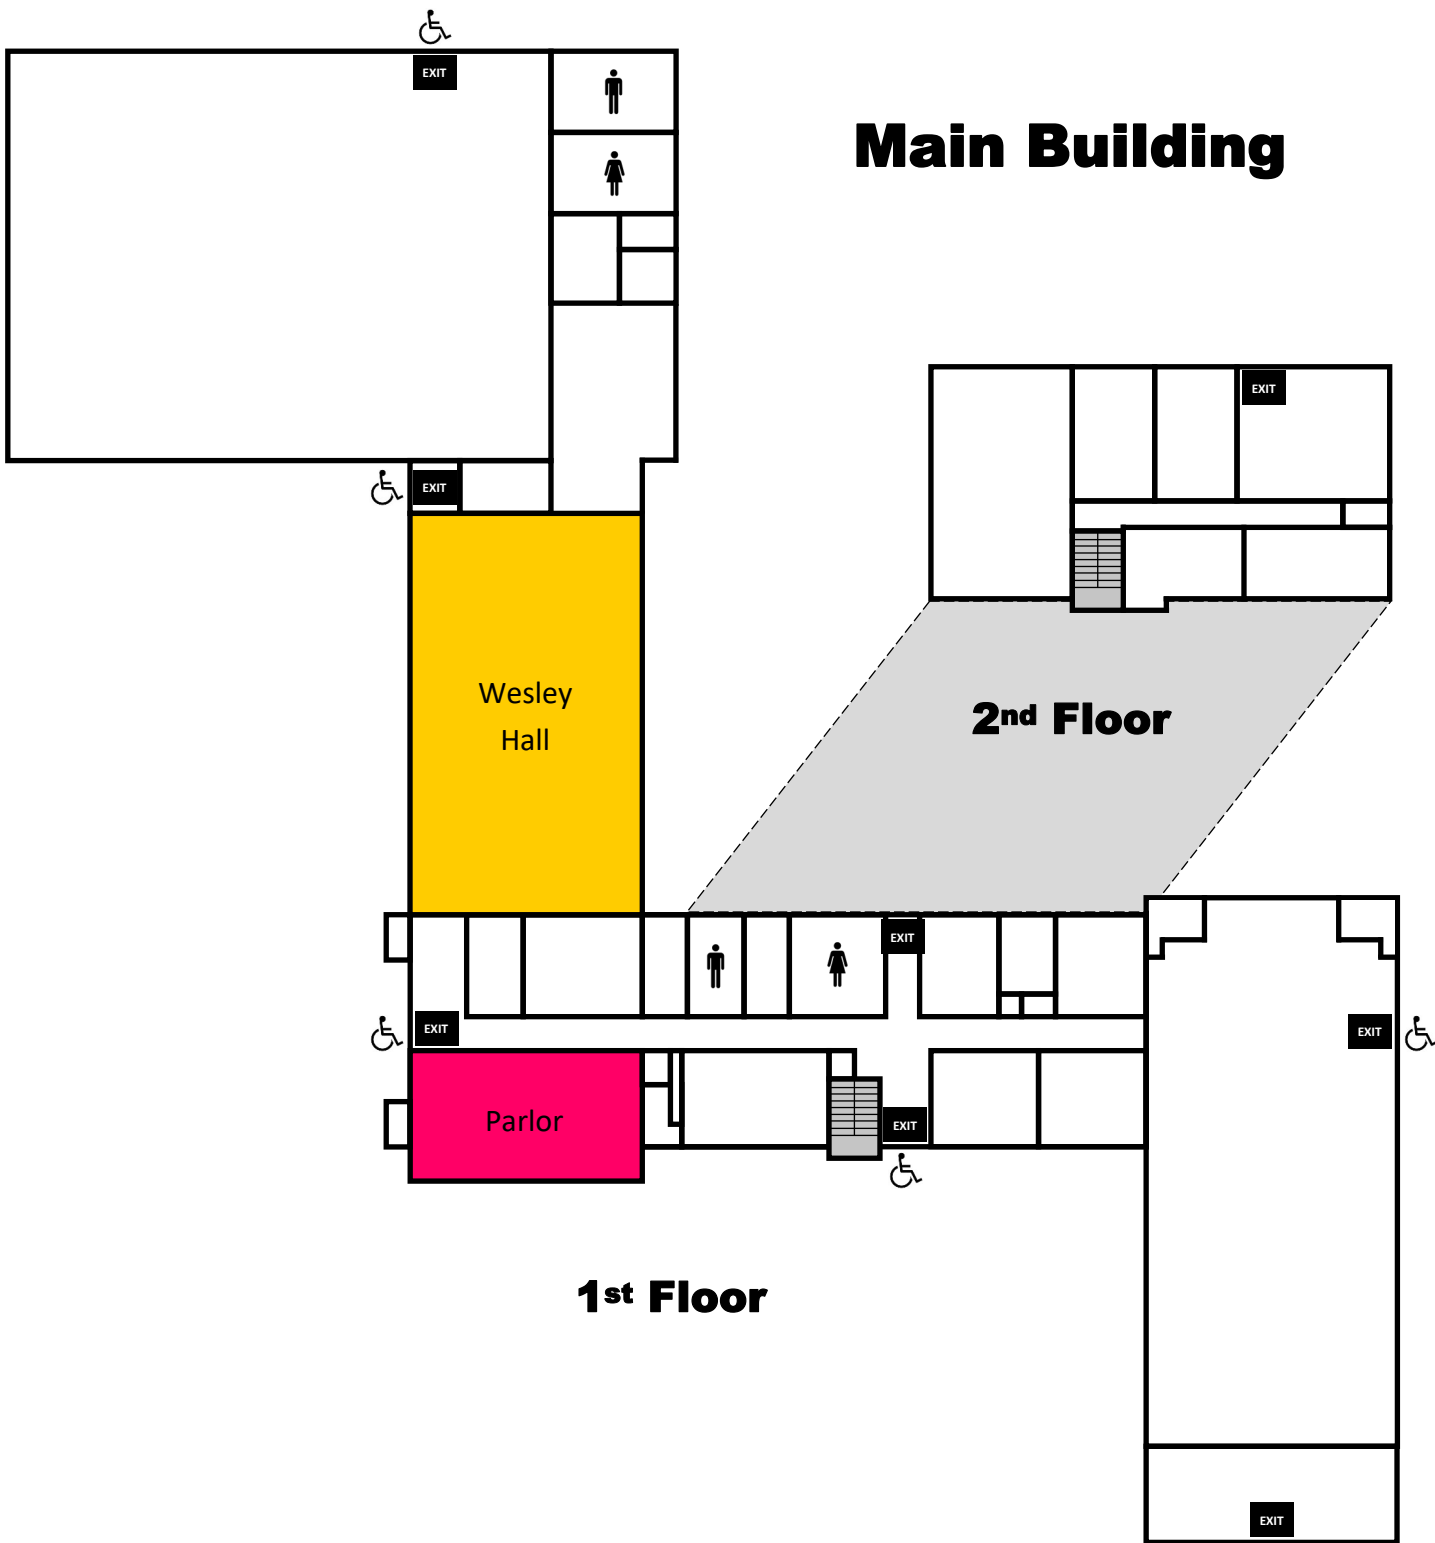

Education Building

5:30pm

Dinner Church

6:00pm

UMYF (6th - 12th)

6:30pm

Wade's Bible Study

Cancer Support