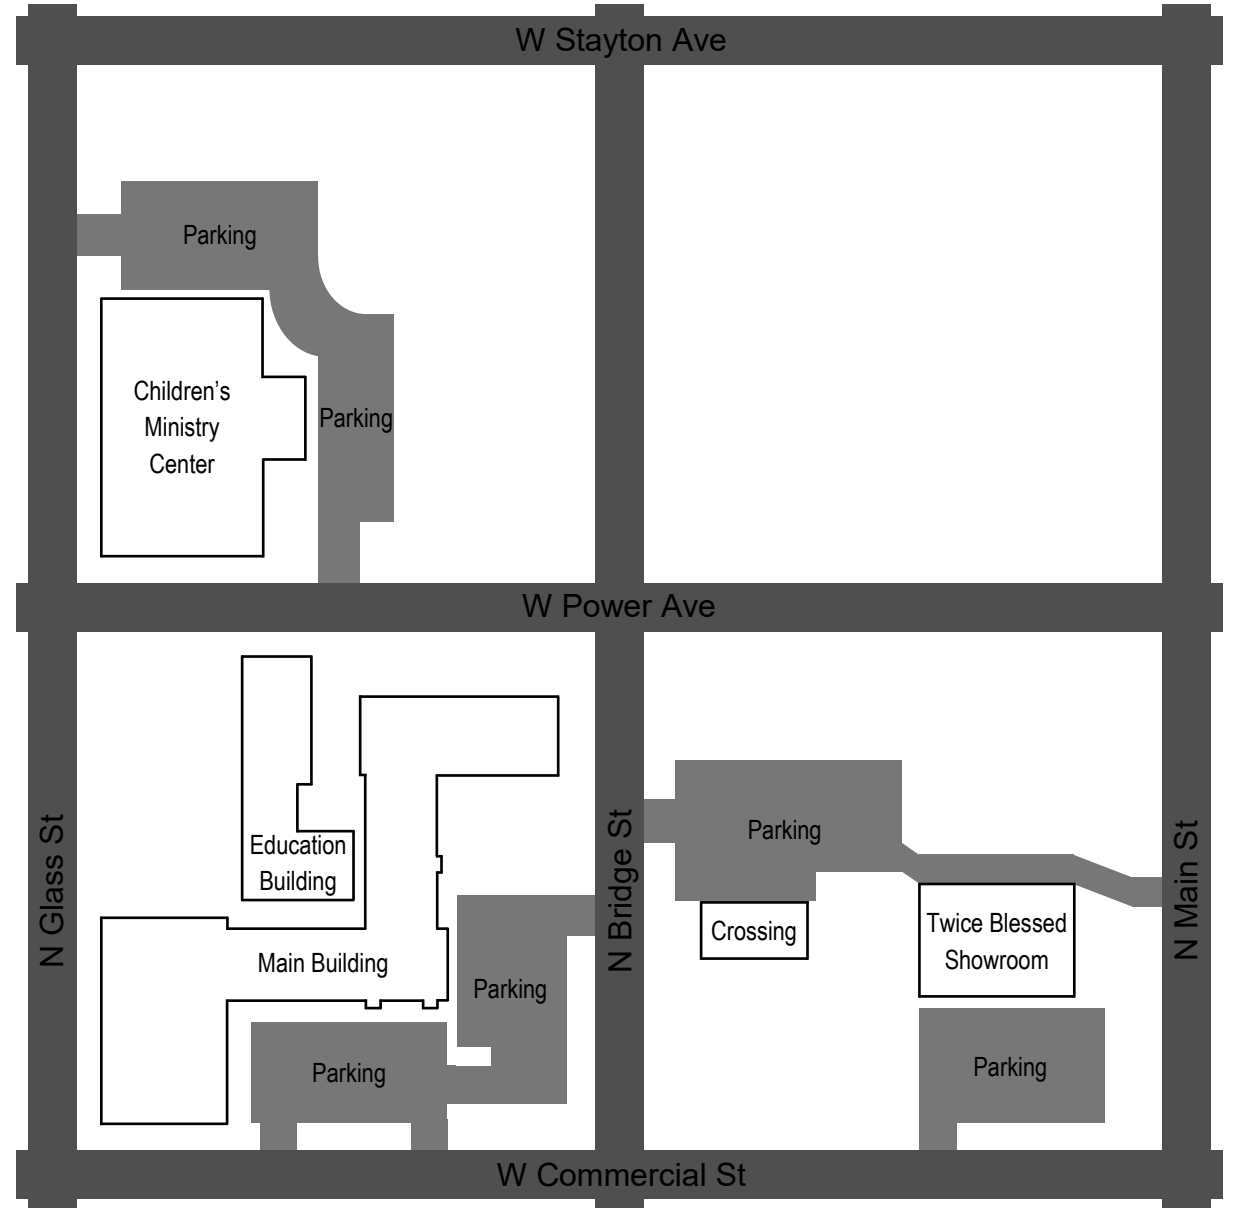

First United Methodist Church Wednesday Night Programming

Children's Ministry Center

4:45pm

 Cherub Choir (3 - 5yrs)

6:30pm

 Wednesday Kids (K - 5th)

 Infant Nursery (0 - 2yrs)

 Toddler Nursery (3 - 5yrs)

Education Building

5:30pm

Dinner Church

6:00pm

UMYF (6th - 12th)

6:30pm

Wade's Bible Study

Cancer Support