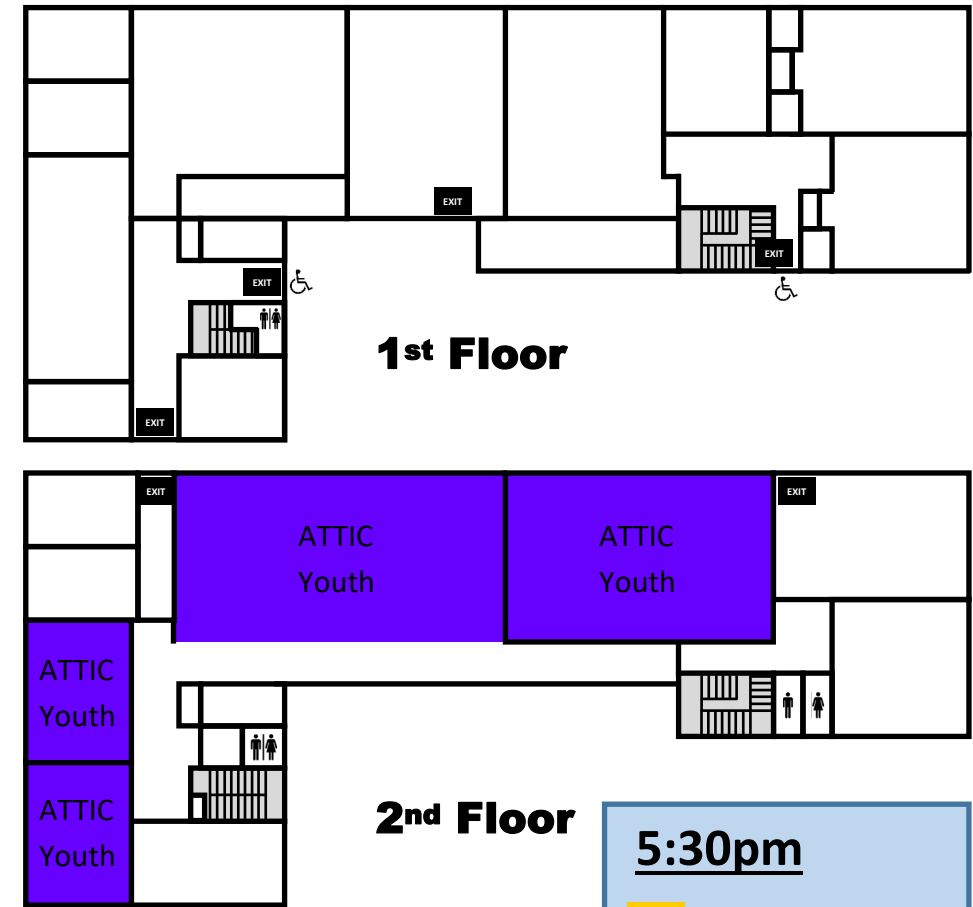

First United Methodist Church Wednesday Night Programming

Children's Ministry Center

4:45pm

 Cherub Choir (3 - 5yrs)

6:30pm

 Wednesday Kids (K - 5th)

 Infant Nursery (0 - 2yrs)

 Toddler Nursery (3 - 5yrs)

Education Building

5:30pm

Dinner Church

6:00pm

UMYF (6th - 12th)

6:30pm

Wade's Bible Study

Cancer Support