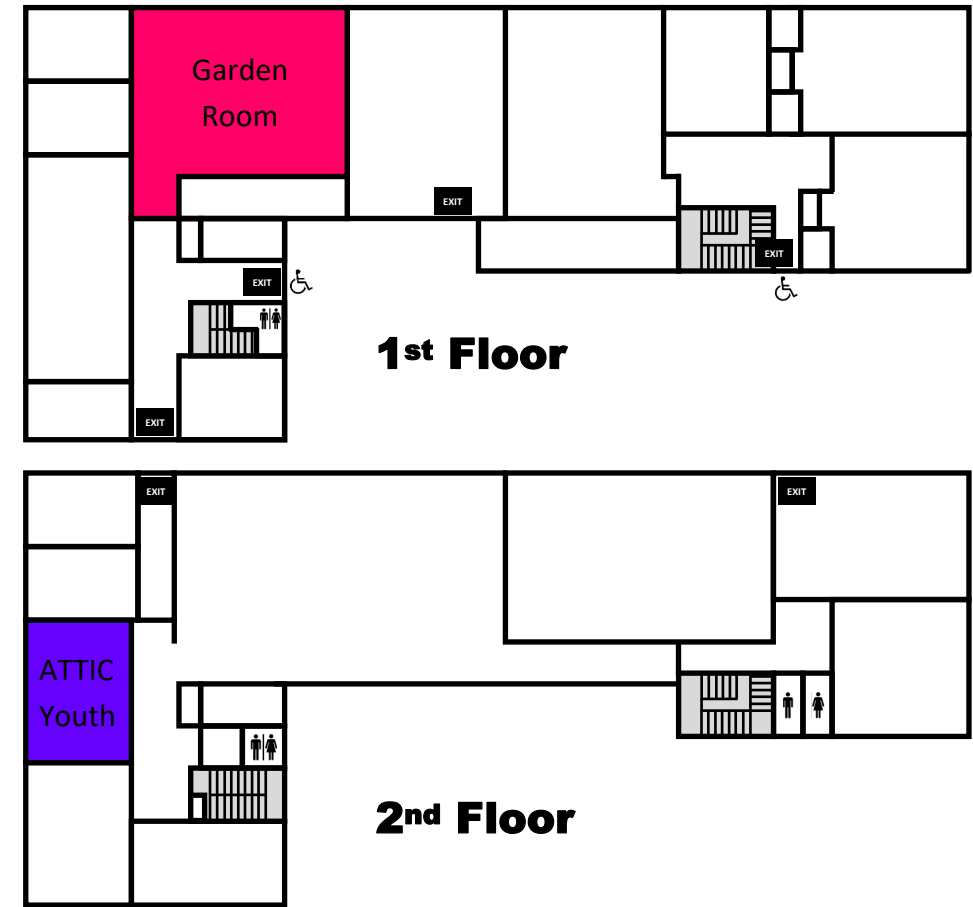

Education Building

9:30am

- Pairs & Spares
- New Horizons

10:40am

- Crusaders
- Youth (6th - 12th)