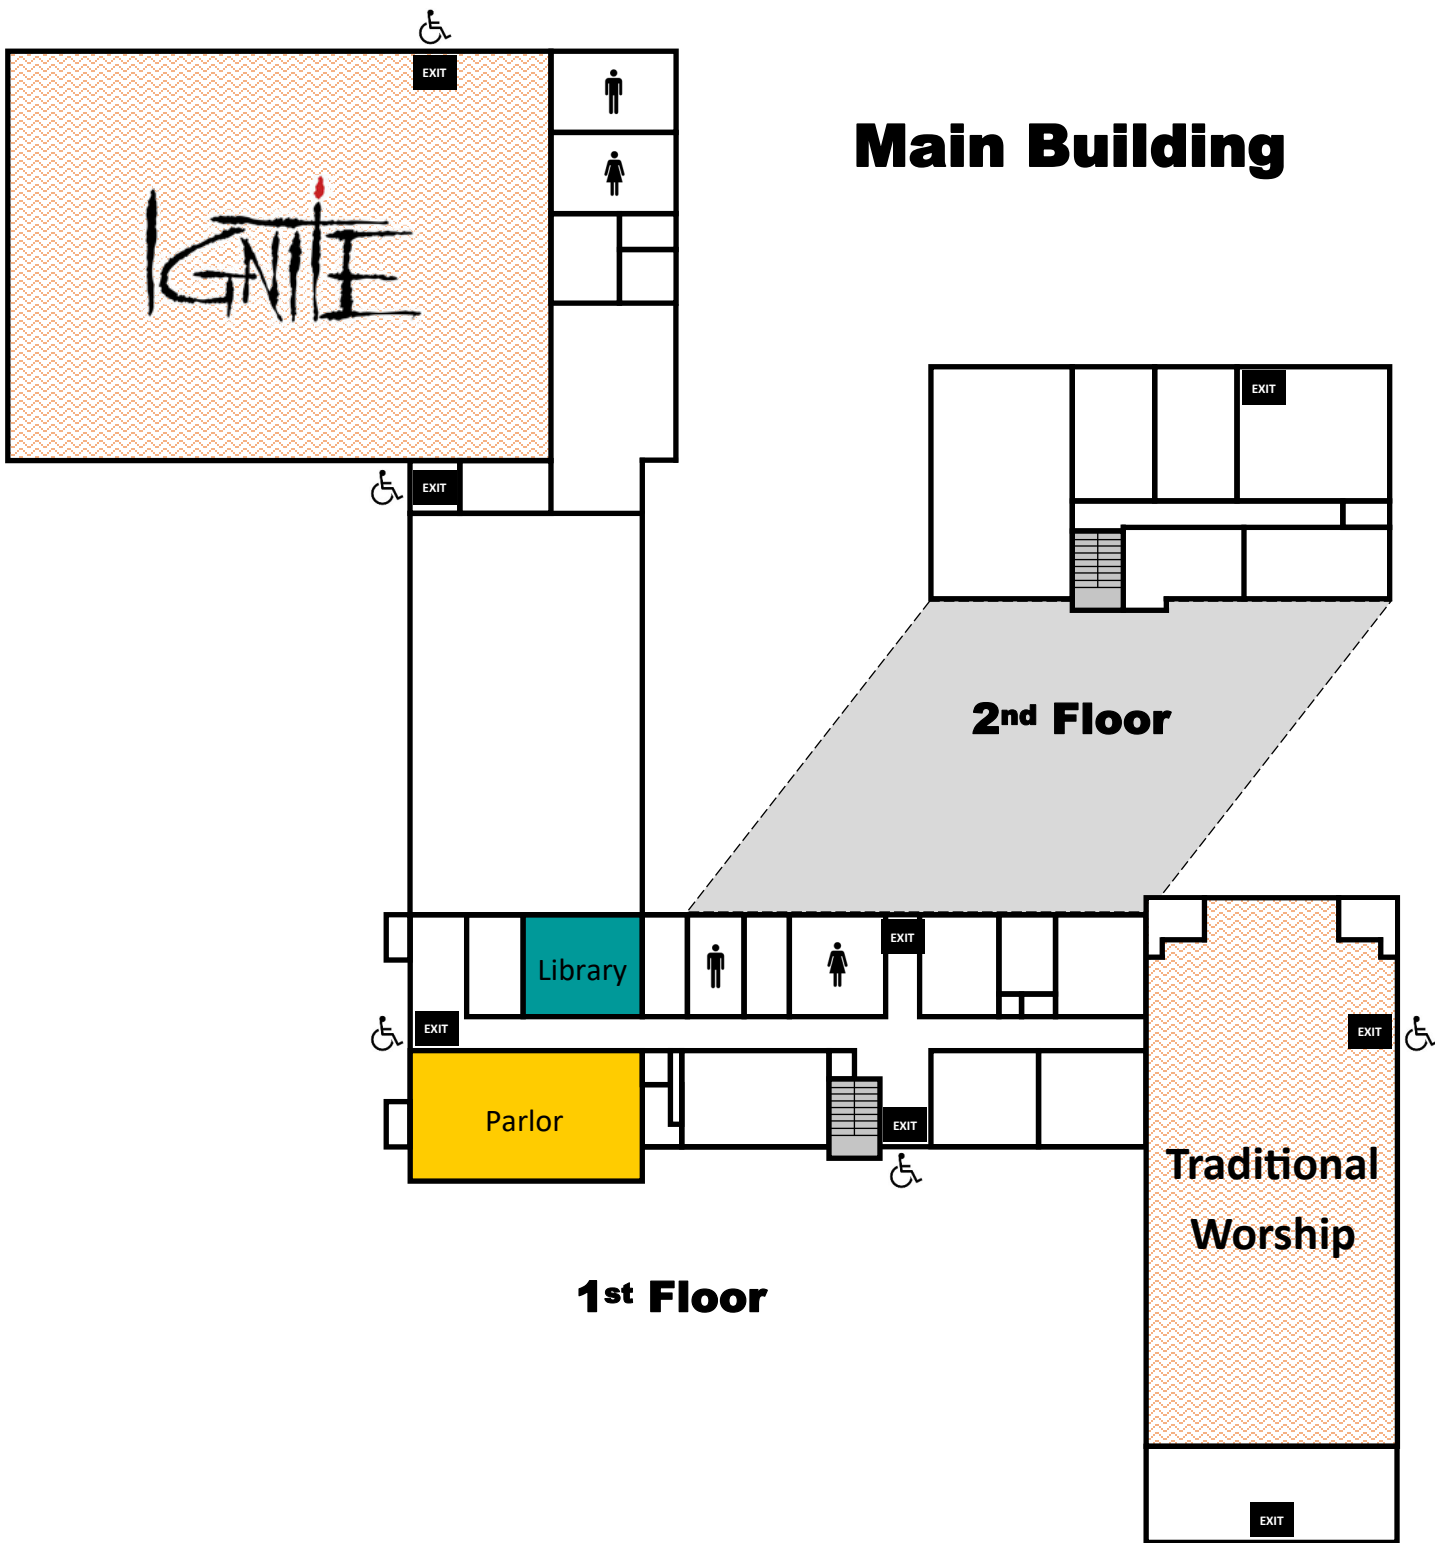

Education Building

9:30am

- Pairs & Spares
- New Horizons

10:40am

- Crusaders
- Youth (6th - 12th)