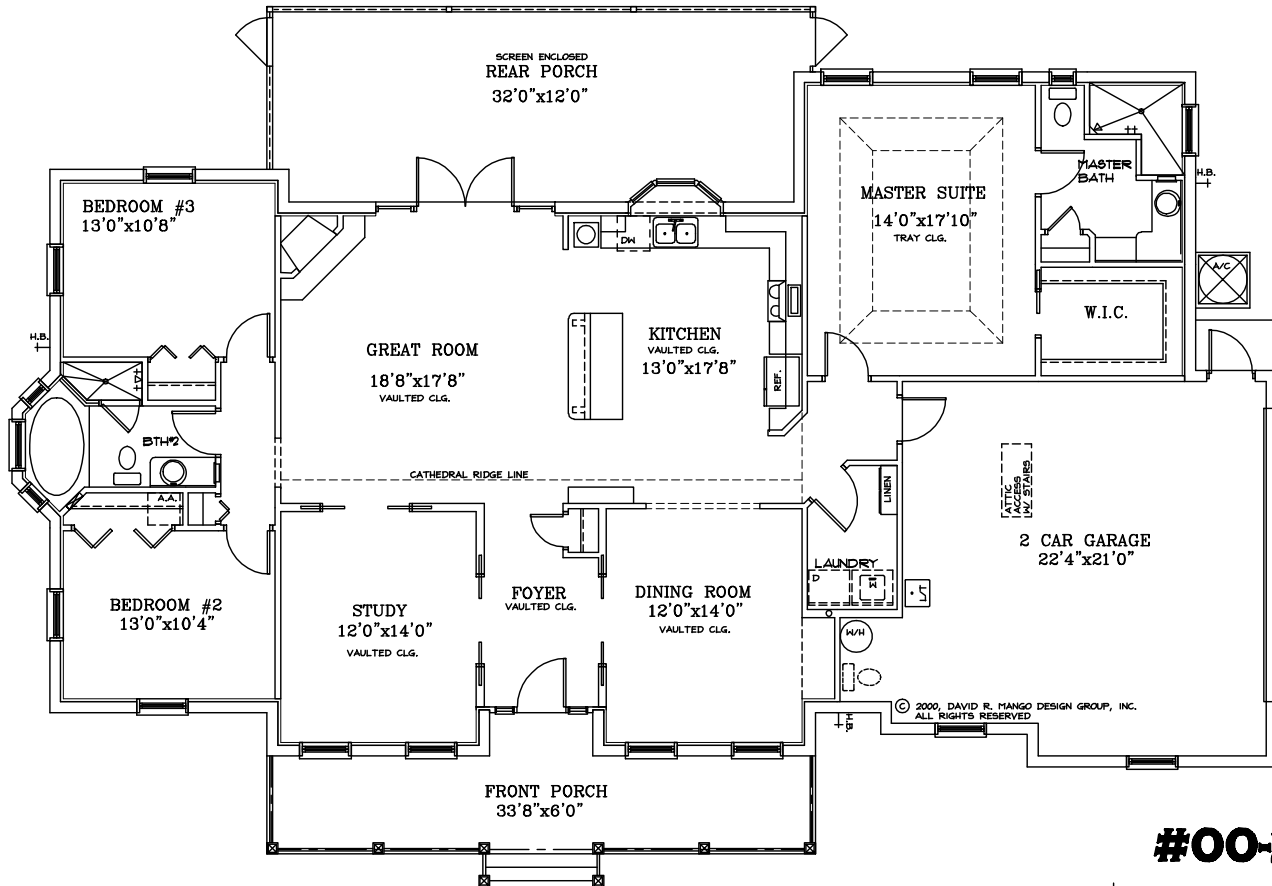

#00-2131

SQUARE FOOTAGE	
LIVING	2,131
2 CAR GARAGE	556
FRONT PORCH	219
REAR PORCH	391
TOTAL	3,297

© David R. Mango Design Group, Inc.
www.davidmangodesign.com

David R. Mango Design Group, Inc. is the sole owner of this COPYRIGHTED design and reserves the right to make modifications to design without notice. Any reproduction of this design in whole or in part without the written consent of DRM Design Group, is prohibited. This design is protected under Federal Copyright Laws.