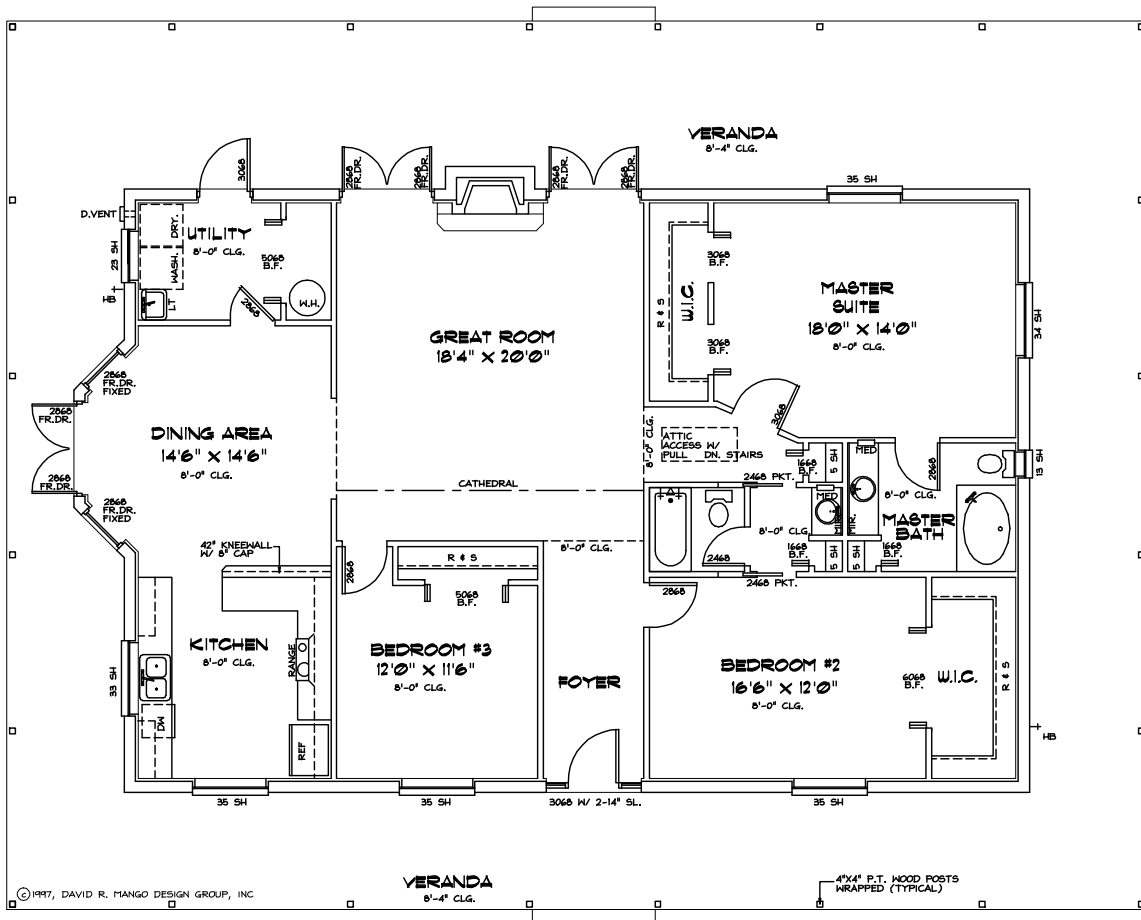

SQUARE FOOTAGE	
LIVING	1974
VERANDA	1630
TOTAL	3604

PLAN #97-1974

© David R. Mango Design Group, Inc.
www.davidmangodesign.com

David R. Mango Design Group, Inc. is the sole owner of this COPYRIGHTED design and reserves the right to make modifications to design without notice. Any reproduction of this design in whole or in part without the written consent of DRM Design Group, is prohibited. This design is protected under Federal Copyright Laws.