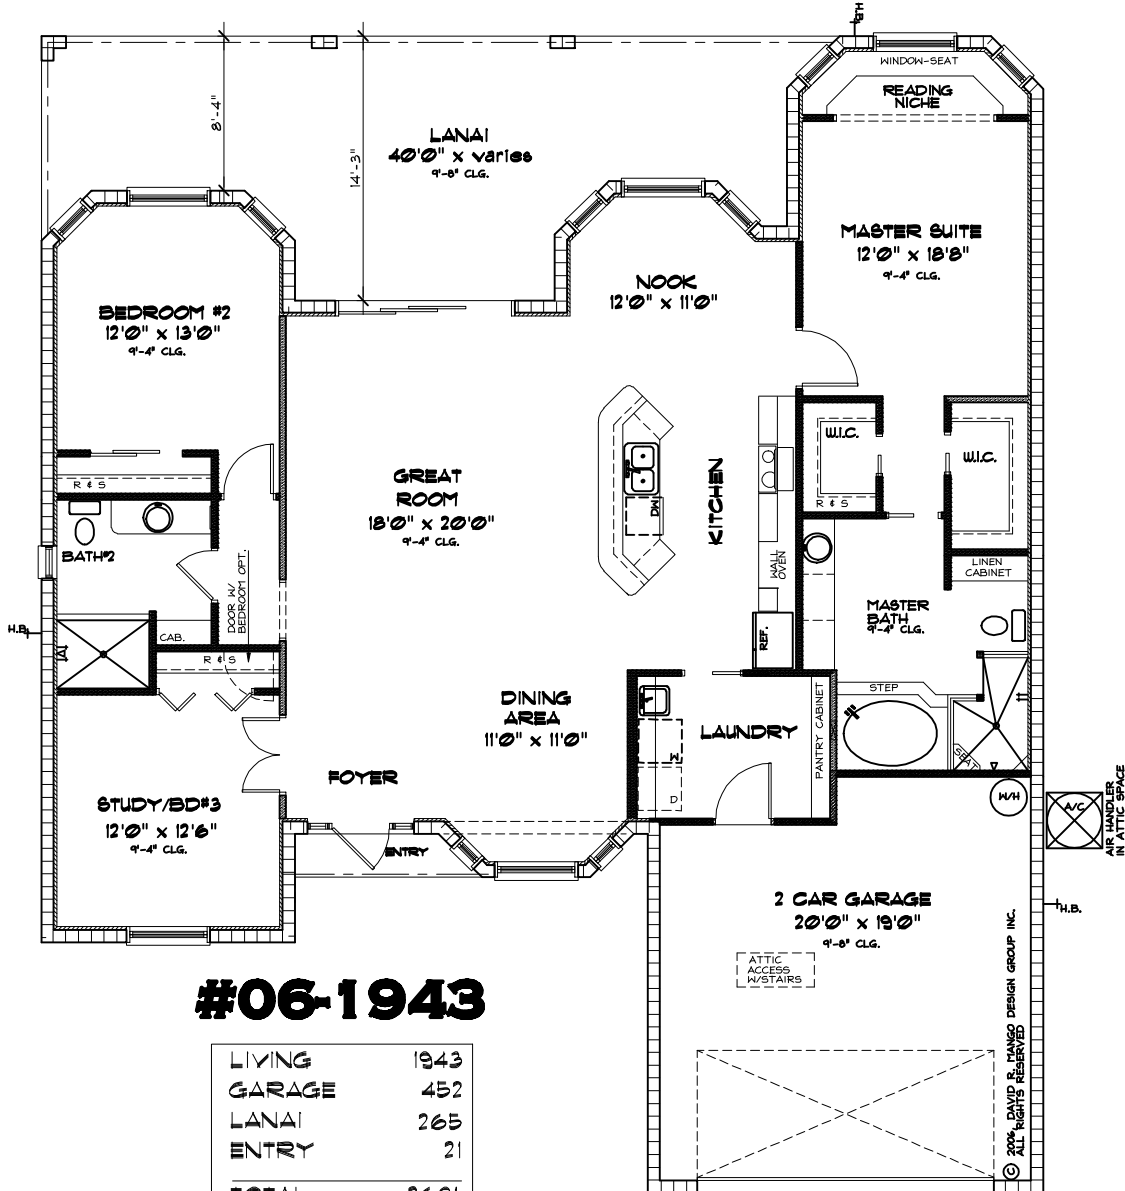

© 2006, DAVID R. MANGO, ALL RIGHTS RESERVED

#06-1943

LIVING	1943
GARAGE	452
LANAI	265
ENTRY	21
TOTAL	2681

All dimensions are approximate
All dimensions are inside measurements.

 © David R. Mango Design Group, Inc.
www.davidmangodesign.com