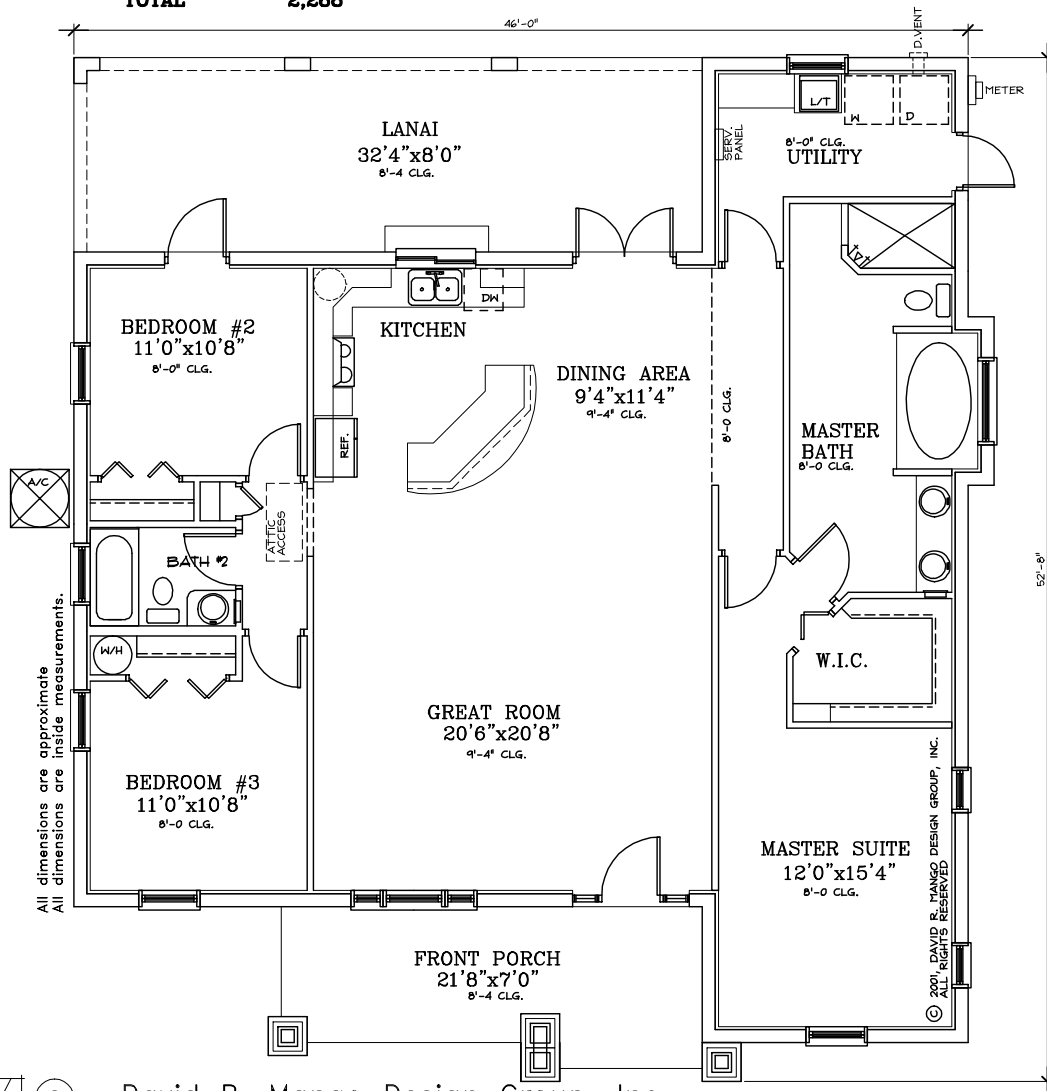

© 2001, DAVID R. MANGO DESIGN GROUP, INC.
ALL RIGHTS RESERVED

SQUARE FOOTAGE

LIVING	1,793
FRONT PORCH	172
LANAI	323
TOTAL	2,288

Plan # 01-1793

All dimensions are approximate.
All dimensions are inside measurements.