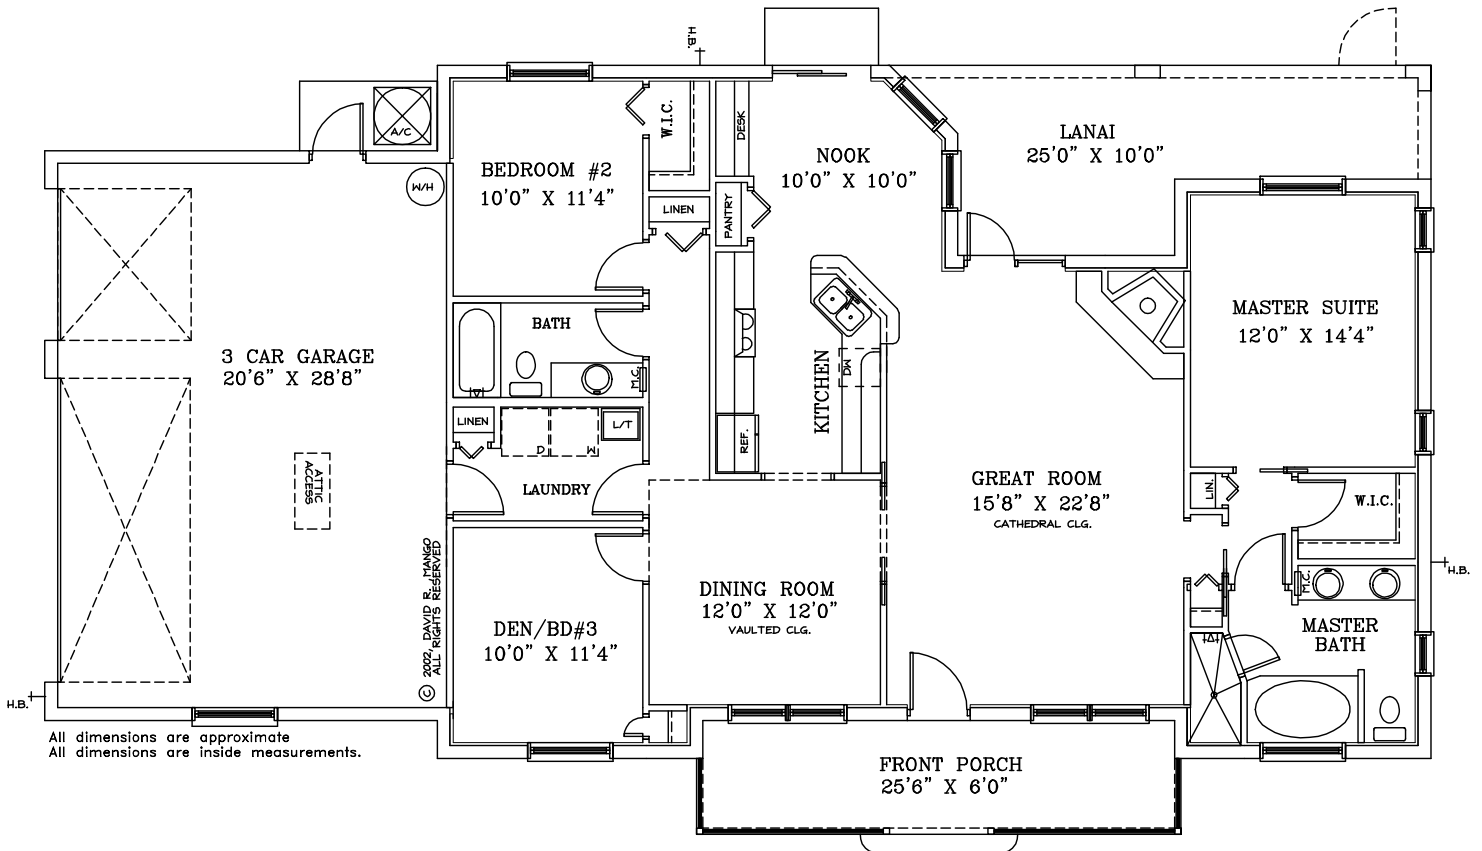

FRONT ELEVATION

LIVING	1644
GARAGE	634
COV. POR.	128
LANAI	202
TOTAL	2608

Plan # 02-1644

All dimensions are approximate
All dimensions are inside measurements.

© David R. Mango Design Group, Inc.
www.davidmangodesign.com