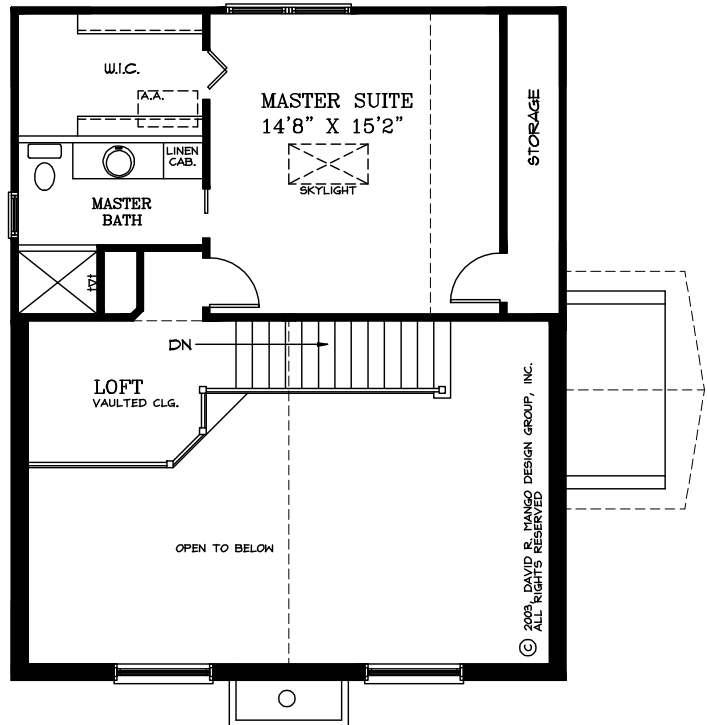

© 2003, DAVID R. MANGO DESIGN GROUP, INC.
ALL RIGHTS RESERVED

FRONT ELEVATION

Plan # 03-1447

RIGHT ELEVATION

© David R. Mango Design Group, Inc.
www.davidmangodesign.com

David R. Mango Design Group, Inc. reserves the right to make modifications to design without notice.

FIRST FLOOR PLAN

SECOND FLOOR PLAN

Plan # 03-1447

1ST LIVING	952
2ND LIVING	495
TOTAL LIVING	1447
ENTRY	50
OPT. WOOD DECK	240
TOTAL	1737

© David R. Mango Design Group, Inc.
www.davidmangodesign.com

David R. Mango Design Group, Inc. reserves the right to make modifications to design without notice.