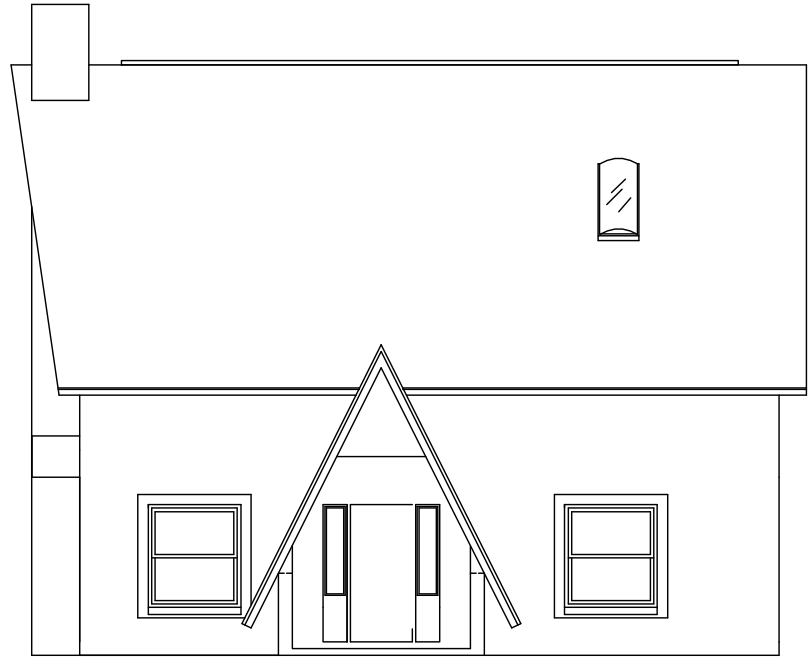

© 2003, DAVID R. MANGO DESIGN GROUP, INC.
ALL RIGHTS RESERVED

FRONT ELEVATION

Plan # 03-1447

RIGHT ELEVATION

© David R. Mango Design Group, Inc.
www.davidmangodesign.com

David R. Mango Design Group, Inc. reserves the right to make modifications to design without notice.

FIRST FLOOR PLAN

SECOND FLOOR PLAN

Plan # 03-1447

1ST LIVING	952
2ND LIVING	495
TOTAL LIVING	1447
ENTRY	50
OPT. WOOD DECK	240
TOTAL	1737

© David R. Mango Design Group, Inc.
www.davidmangodesign.com

David R. Mango Design Group, Inc. reserves the right to make modifications to design without notice.