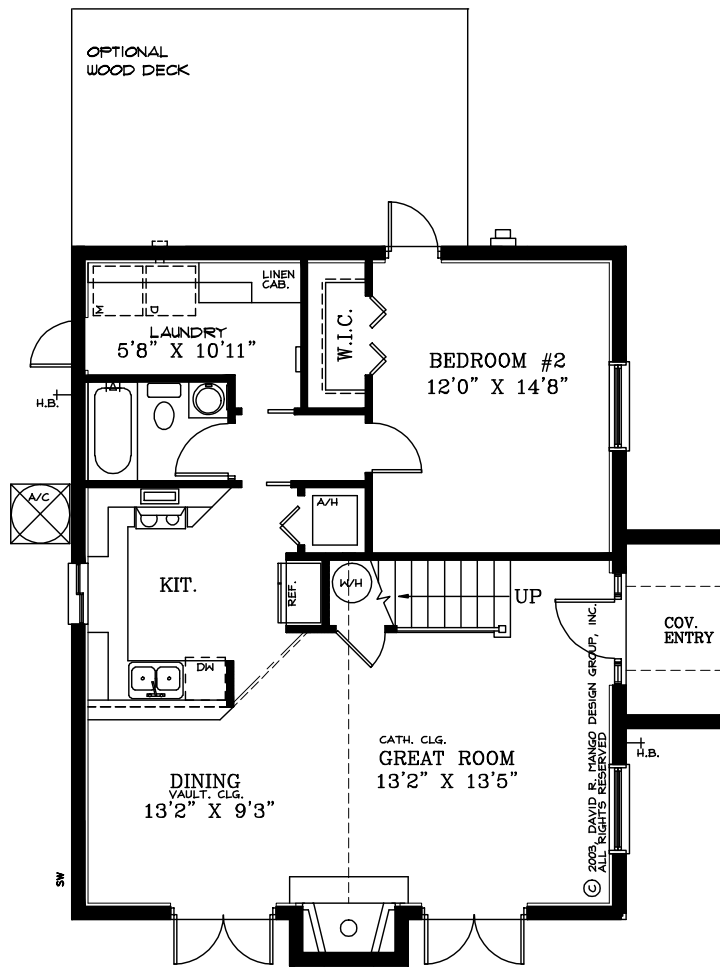

© 2003, DAVID R. MANGO DESIGN GROUP, INC.
ALL RIGHTS RESERVED

FRONT ELEVATION

Plan # 03-1447

RIGHT ELEVATION

© David R. Mango Design Group, Inc.
www.davidmangodesign.com

David R. Mango Design Group, Inc. reserves the right to make modifications to design without notice.

FIRST FLOOR PLAN

SECOND FLOOR PLAN

Plan # 03-1447

1ST LIVING	952
2ND LIVING	495
TOTAL LIVING	1447
ENTRY	50
OPT. WOOD DECK	240
TOTAL	1737

© David R. Mango Design Group, Inc.
www.davidmangodesign.com

David R. Mango Design Group, Inc. reserves the right to make modifications to design without notice.