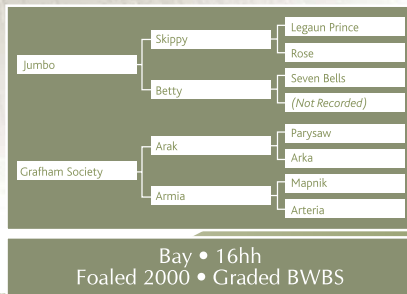

BRIEF ENCOUNTER

"Our rising star! Close coupled, powerful and elastic"

This is a Jumbo son with a further cross of TB in his pedigree thus offering the competition horse breeder the truly modern sport horse stallion.

Bay • 16hh
Foaled 2000 • Graded BWBS

SUCCESS BREEDS SUCCESS

His sire – JUMBO – needs no introduction. His dam GRAFHAM SOCIETY has been a prolific broodmare for the stud and BRIEF ENCOUNTER is a full brother to Andrew Nicholson's International Advanced Eventer HENRY TANKERVILLE whose many successes have amassed him over 300 points including winning the 2 star at Compeigne. A full sister JAVA has reached Grade A show jumping and been exported to America. The youngest sibling competing - JUST A JIFFY - has started eventing winning an Intro and gaining three 2nd places Pre Novice.

BRIEF ENCOUNTER competed lightly as a 4 year old qualifying for the Burghley Young Event Horse Final where he finished 7th and highest placed stallion. He ran Pre Novice & Novice last season and will be combine eventing with Tony Clarke and stud duties at Grafham for 2006.