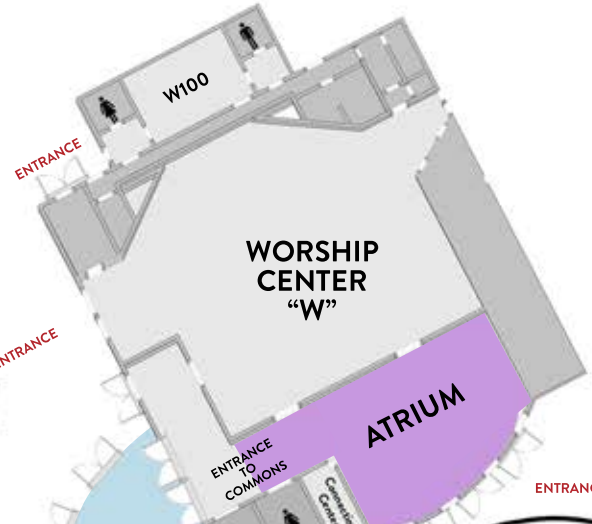

HOUSTON NW CHURCH CAMPUS MAP

THE LODGE
COUNSELING
CENTER

PARKING

PLAYGROUND

- THE COMMONS
- ADULT BLDG. & CHURCH OFFICES *2ND FLOOR
- KIDS (INFANTS - 5TH GRADE)
- STUDENTS 6-12 (10:30 a.m.)
- ATRIUM
- CONNECTION CENTER
- WORSHIP CENTER
- THE LODGE