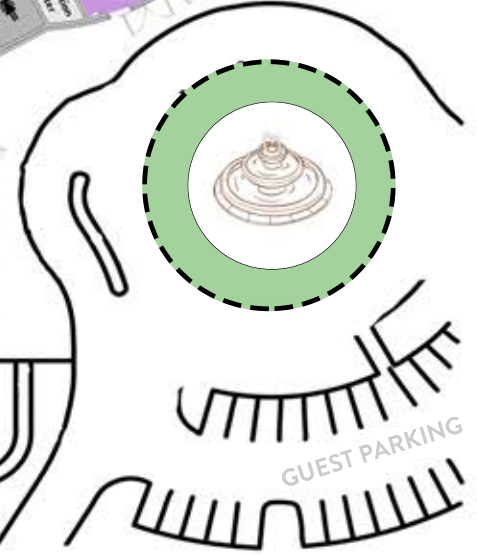

HOUSTON NW CHURCH CAMPUS MAP

THE LODGE
COUNSELING
CENTER

PARKING

PLAYGROUND

- THE COMMONS
- ADULT BLDG. & CHURCH OFFICES *2ND FLOOR
- KIDS (INFANTS - 5TH GRADE)
- STUDENTS 6-12 (10:30 a.m.)
- ATRIUM
- CONNECTION CENTER
- WORSHIP CENTER
- THE LODGE

< CYPRESSWOOD DRIVE >

< STATE HWY 249 >