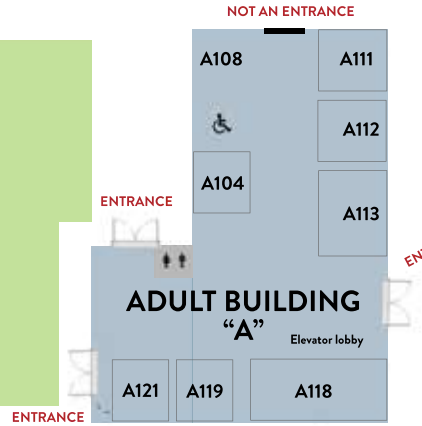

HOUSTON NW CHURCH CAMPUS MAP

THE LODGE
COUNSELING
CENTER

PARKING

PLAYGROUND

- THE COMMONS
- ADULT BLDG. & CHURCH OFFICES *2ND FLOOR
- KIDS (INFANTS - 5TH GRADE)
- STUDENTS 6-12 (10:30 a.m.)
- ATRIUM
- CONNECTION CENTER
- WORSHIP CENTER
- THE LODGE